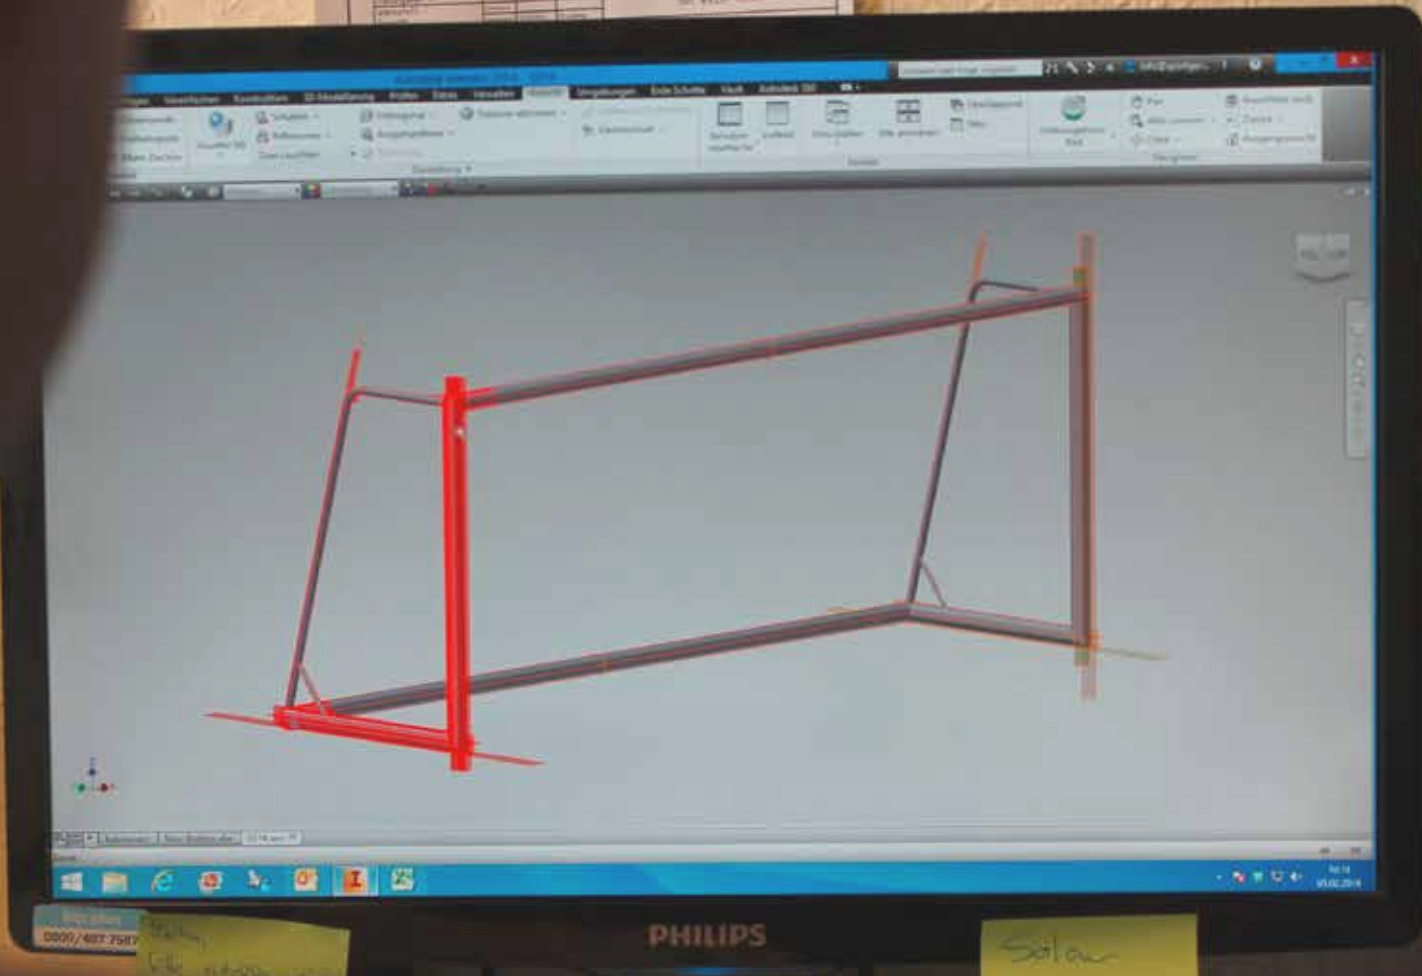

MODELLENTWICKLUNG

DESIGN AND DEVELOPMENT