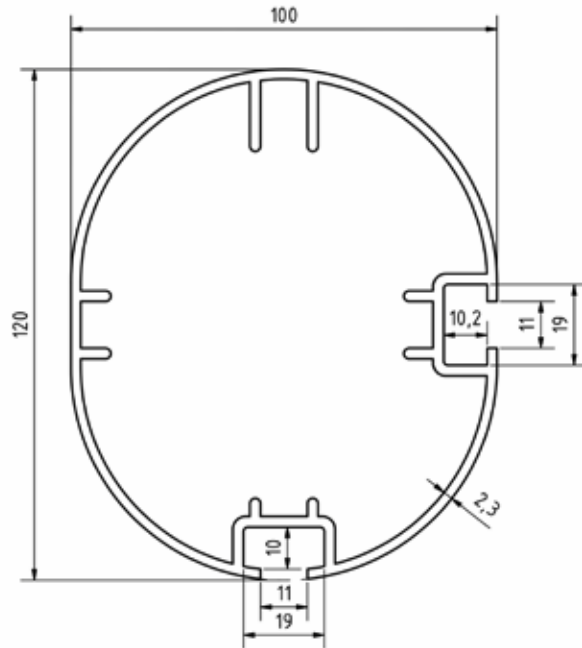

**ENTWICKLUNG EINES
TORPROFILES**

DEVELOPING A GOAL PROFILE

Maßstab: 1 : 1	Datum	Name	Oval-Eck-Profil 100x120
Gezeichnet: 10_SF22	Gezeichnet: 5.3.2018	Prüfung:	
Gezeichnet: 10_SF22	Gezeichnet:	Gezeichnet:	
SPORTGERÄTE GMBH HELO-SPORTSYSTEME			Art.-Nr. : Profizzeichnung
			A4