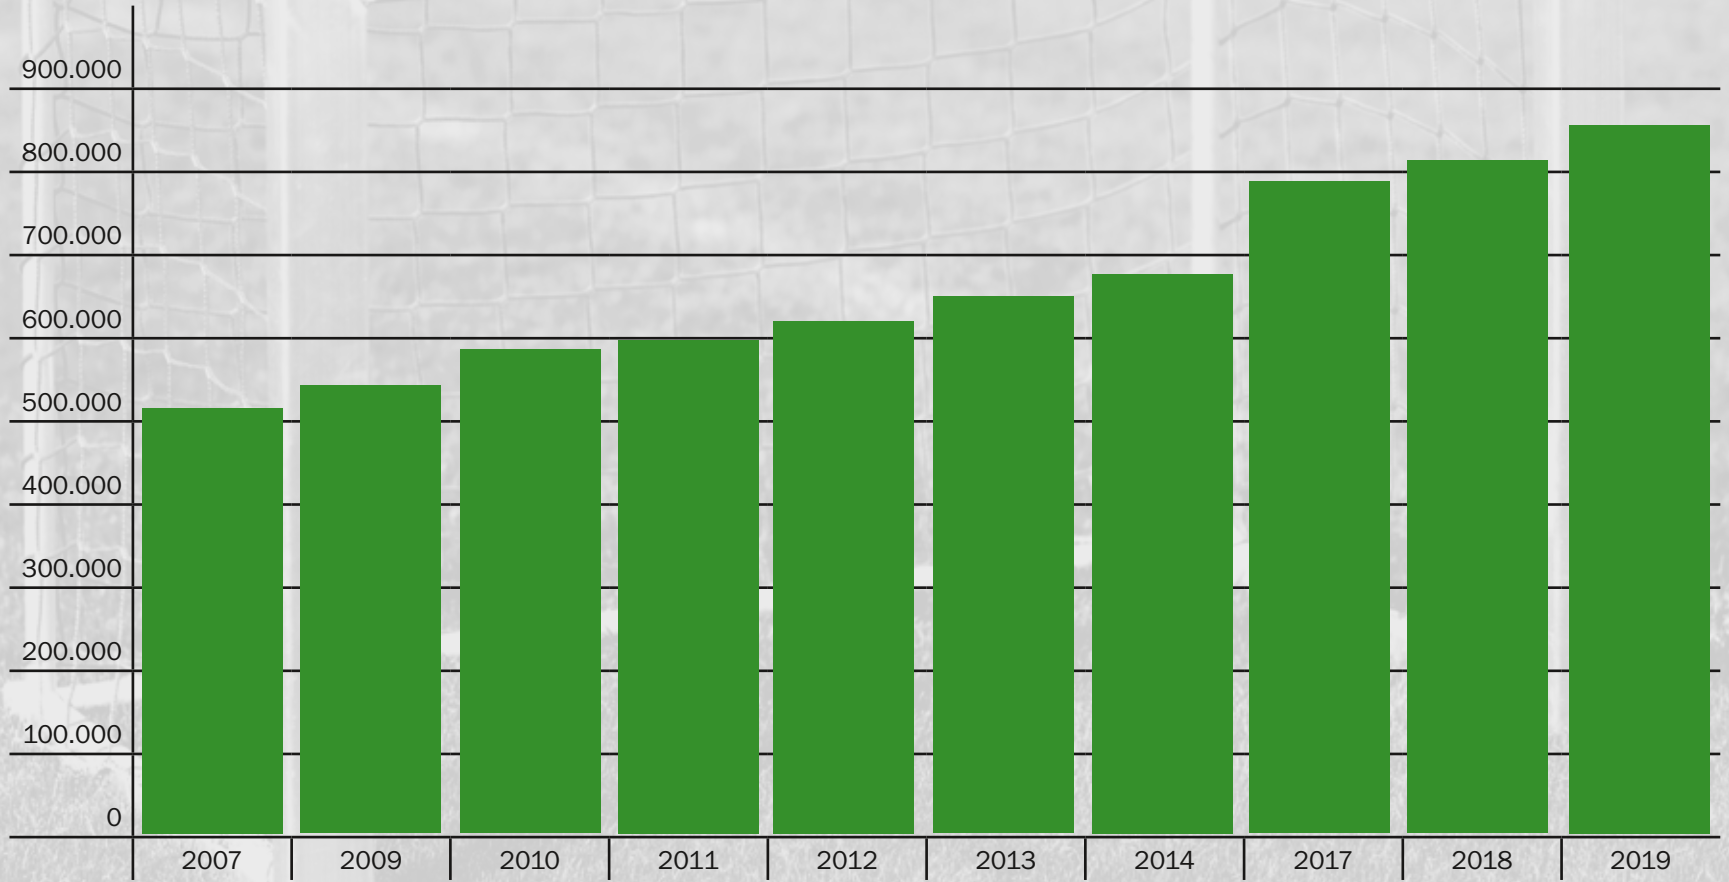

PRODUKTION

ALUMINIUMVERARBEITUNG IN KG

PRODUCTION

PROCESSED ALUMINIUM IN KG